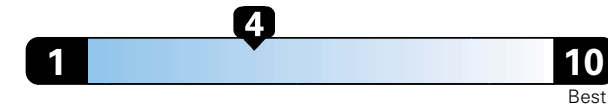

2020

PACIFICA TOURING L 35TH ANNIVERSARY

For more information visit: www.chrysler.com or call 1-800-CHRYSLER

FCA US LLC

IMPORTED FROM DETROIT®

THIS VEHICLE IS MANUFACTURED TO MEET SPECIFIC UNITED STATES REQUIREMENTS. THIS VEHICLE IS NOT MANUFACTURED FOR SALE OR REGISTRATION OUTSIDE OF THE UNITED STATES.

MANUFACTURER'S SUGGESTED RETAIL PRICE OF THIS MODEL INCLUDING DEALER PREPARATION

Base Price: $36,745

CHRYSLER PACIFICA TOURING L
Exterior Color: Brilliant Black Crystal Pearl-Coat Exterior Paint
Interior Color: Black / Black / Black Interior Colors
Interior: Perforated Leather-Trim Bucket Seats
Engine: 3.6L V6 24V VVT Engine Upp I w/ESS
Transmission: 9-Speed 948TE Automatic Transmission
STANDARD EQUIPMENT (UNLESS REPLACED BY OPTIONAL EQUIPMENT)
FUNCTIONAL/SAFETY FEATURES

Advanced Multistage Front Air Bags
Driver Inflatable Knee-Bolster Air Bag
Passenger Inflatable Knee-Bolster Air Bag
Supplemental Side-Curtain All-Rows Air Bags
Supplemental Front Seat-Side Air Bags
LATCH Ready Child Seat Anchor System
ParkView® Rear Back-Up Camera
SafetyTec
Blind-Spot and Rear Cross-Path Detection
ParkSense® Rear Park Assist with Stop
Electronic Stability Control
Ready-Alert Braking
Hill Start Assist
Capless Fuel-Fill without Discriminator
Tire Service Kit
Remote-Start System
Universal Garage Door Opener
Sentry Key® Theft Deterrent System
Remote Proximity for All Doors
Push-Button Start